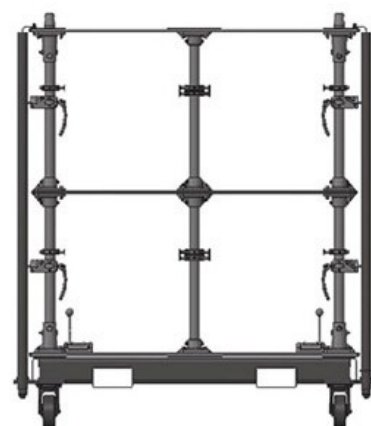

Light Permeable Design

20% lighter than similar products, allowing both audio and smoke spread without block.

Specifications:

General Specifications

AVEEN E 7.5

Model	E 7.5
LED Type	3535 3in1 SMD
Pixel Pitch (mm)	7.5
Panel Dimensions (WxHxD)/(mm)	600×600×117
Pixel Per Panel	80×80
Panel Weight (kg)	11
Panel Material	Diecasting Aluminum
Module Dimensions (LxWxH)/(mm)	600×75×23
Brightness (nit)	6000
Color Contrast	5000:01:00
Refresh Rate (Hz)	1920
Gray scale (bit)	16
Color Temperature (K)	7500
Viewing Angle (H/V) (°)	140/90
Driving Type	1/5
AC Operating Voltage (V)	100~240
Power Consumption (Max./Avg.)(W/m²)	792/265
Storage Temperature (°C)	- 40~ + 60
Operating Temperature (°C)	- 20~ + 50
Storage Humidity (RH)	10 % ~90 %
Operating Humidity (RH)	10 % ~90 %
IP Rating (Front/Rear)	IP65/IP54
LED Lifetime (H)	100000
Module Maintenance	Front

Sub-frame structure, Portable design

Standard 4in1 sub-frame structure, portable design, not only Pt fast installation and transportation requirement but can also be used as a climbing tool.

Head Quarters