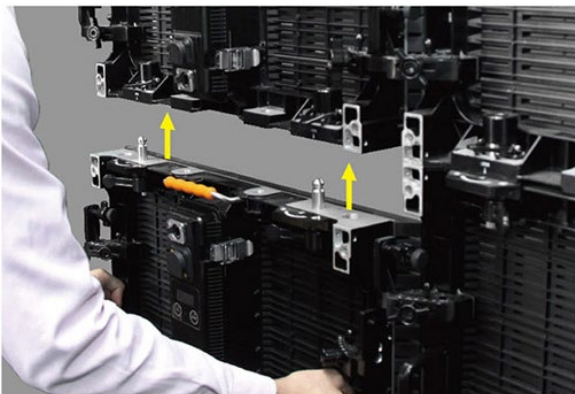

Indoor and Outdoor Mesh

- Indoor & Outdoor curtain display
- Significantly high contrast ratio
- High gray scale and refresh rate
- Floor and column installation
- Easy to transport & install.
- Easy for maintenance

Auto-lock System

Auto-lock system makes faster installation and disassembling

High Contrast Ratio, Crystal clear performance

Innovative mask design, with 3535 black body SMD, improve the contrast ratio significantly.

Light Permeable Design

20% lighter than similar products, allowing both audio and smoke spread without block.

Specifications:

General Specifications

AVEEN E 7.5

Model	E 7.5
LED Type	3535 3in1 SMD
Pixel Pitch (mm)	7.5
Panel Dimensions (WxHxD)/(mm)	600×600×117
Pixel Per Panel	80×80
Panel Weight (kg)	11
Panel Material	Diecasting Aluminum
Module Dimensions (LxWxH)/(mm)	600×75×23
Brightness (nit)	6000
Color Contrast	5000:01:00
Refresh Rate (Hz)	1920
Gray scale (bit)	16
Color Temperature (K)	7500
Viewing Angle (H/V) (°)	140/90
Driving Type	1/5
AC Operating Voltage (V)	100~240
Power Consumption (Max./Avg.)(W/m²)	792/265
Storage Temperature (°C)	- 40~ + 60
Operating Temperature (°C)	- 20~ + 50
Storage Humidity (RH)	10 % ~90 %
Operating Humidity (RH)	10 % ~90 %
IP Rating (Front/Rear)	IP65/IP54
LED Lifetime (H)	100000
Module Maintenance	Front

Sub-frame structure, Portable design

Standard 4in1 sub-frame structure, portable design, not only Pt fast installation and transportation requirement but can also be used as a climbing tool.

Head Quarters