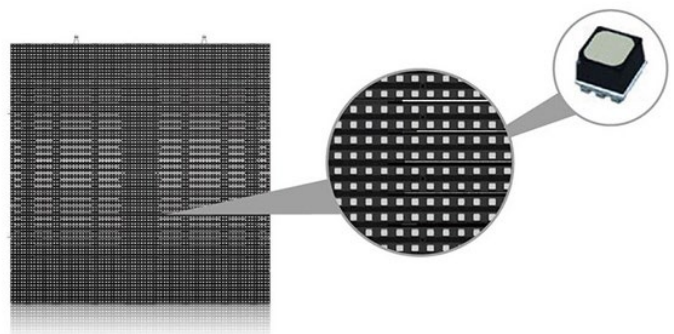

Indoor and Outdoor Mesh

- Indoor & Outdoor curtain display
- Significantly high contrast ratio
- High gray scale and refresh rate
- Floor and column installation
- Easy to transport & install.
- Easy for maintenance

Auto-lock System

Auto-lock system makes faster installation and disassembling

High Contrast Ratio, Crystal clear performance

Innovative mask design, with 3535 black body SMD, improve the contrast ratio significantly.

Light Permeable Design

20% lighter than similar products, allowing both audio and smoke spread without block.

Specifications:

General Specifications

AVEEN E 7.5

Model	E 7.5
LED Type	3535 3in1 SMD
Pixel Pitch (mm)	7.5
Panel Dimensions (WxHxD)/(mm)	600×600×117
Pixel Per Panel	80×80
Panel Weight (kg)	11
Panel Material	Diecasting Aluminum
Module Dimensions (LxWxH)/(mm)	600×75×23
Brightness (nit)	6000
Color Contrast	5000:01:00
Refresh Rate (Hz)	1920
Gray scale (bit)	16
Color Temperature (K)	7500
Viewing Angle (H/V) (°)	140/90
Driving Type	1/5
AC Operating Voltage (V)	100~240
Power Consumption (Max./Avg.)(W/m²)	792/265
Storage Temperature (°C)	- 40~ + 60
Operating Temperature (°C)	- 20~ + 50
Storage Humidity (RH)	10 % ~90 %
Operating Humidity (RH)	10 % ~90 %
IP Rating (Front/Rear)	IP65/IP54
LED Lifetime (H)	100000
Module Maintenance	Front