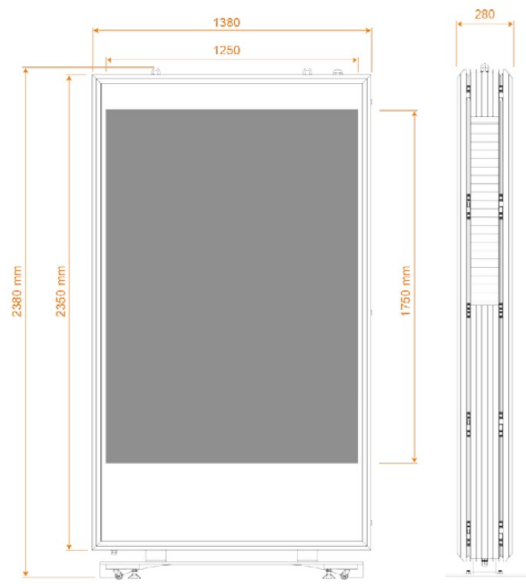

Specifications:

General Specifications **AVEEN L 6.5**

Model	L 6.25
LED Type	3535 3in1 SMD
Pixel Pitch (mm)	6.25
Panel Dimensions (WxHxD)/(mm)	1380x2350x280
Pixel Per Panel	200x280
Panel Weight (kg)	344
Panel Material	Aluminum Profile
Module Dimensions (LxWxH)/(mm)	250x250x11
Brightness (nit)	5500
Contrast Ratio	2800:1
Refresh Rate (Hz)	1920
Gray scale (bit)	16
Color Temperature (K)	7500
Viewing Angle (H/V) (°)	140/140
Driving Type	1/5
AC Operating Voltage (V)	100~240
Power Consumption (Max./Avg.)(W/m²)	700/230
Storage Temperature (°C)	- 40~ + 60
Operating Temperature (°C)	- 20~ + 50
Storage Humidity (RH)	10% ~90%
Operating Humidity (RH)	10% ~90%
IP Rating (Front/Rear)	IP54/IP54
LED Lifetime (H)	100000
Module Maintenance	Front

Easy To Maintain, Safe & Reliable

Head Quarters

Address : Keizersgracht 241, 1016 EA Amsterdam
Tel # +31202612885

Contact:

Email : info@aveenbv.com
: sales@aveenbv.com
: support@aveenbv.com