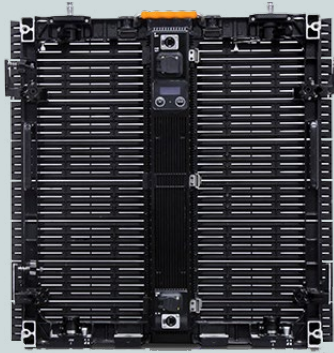

Architectural LED - E-Series